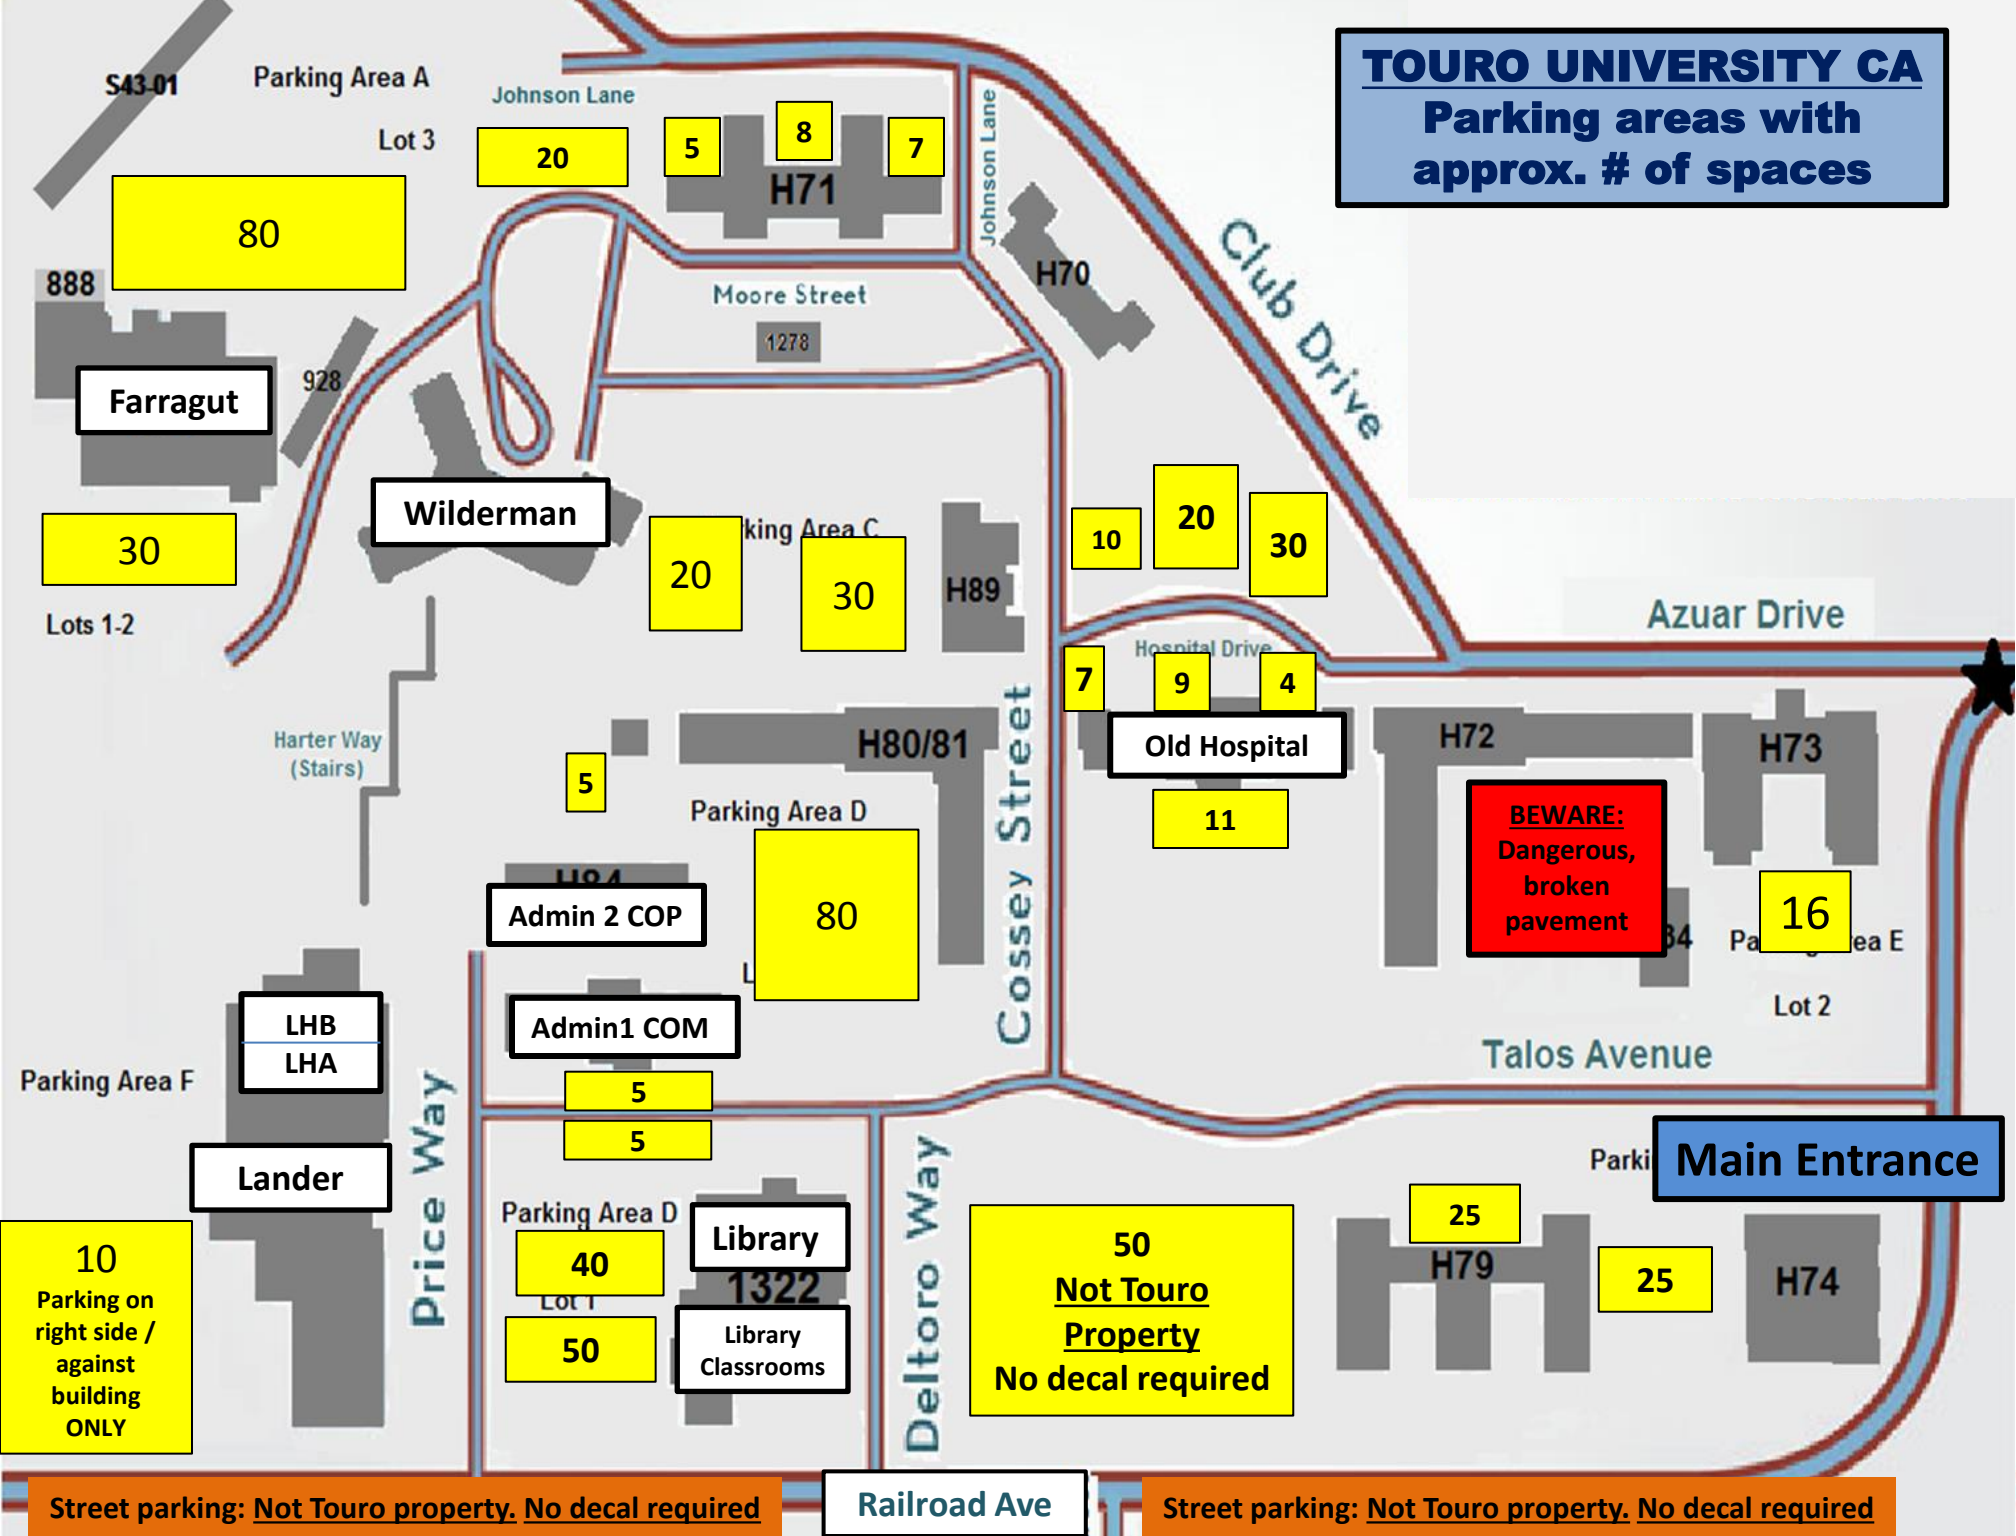

**TOURO UNIVERSITY CA**  
**Parking areas with**  
**approx. # of spaces**

Street parking: Not Touro property. No decal required      **Railroad Ave**      Street parking: Not Touro property. No decal required