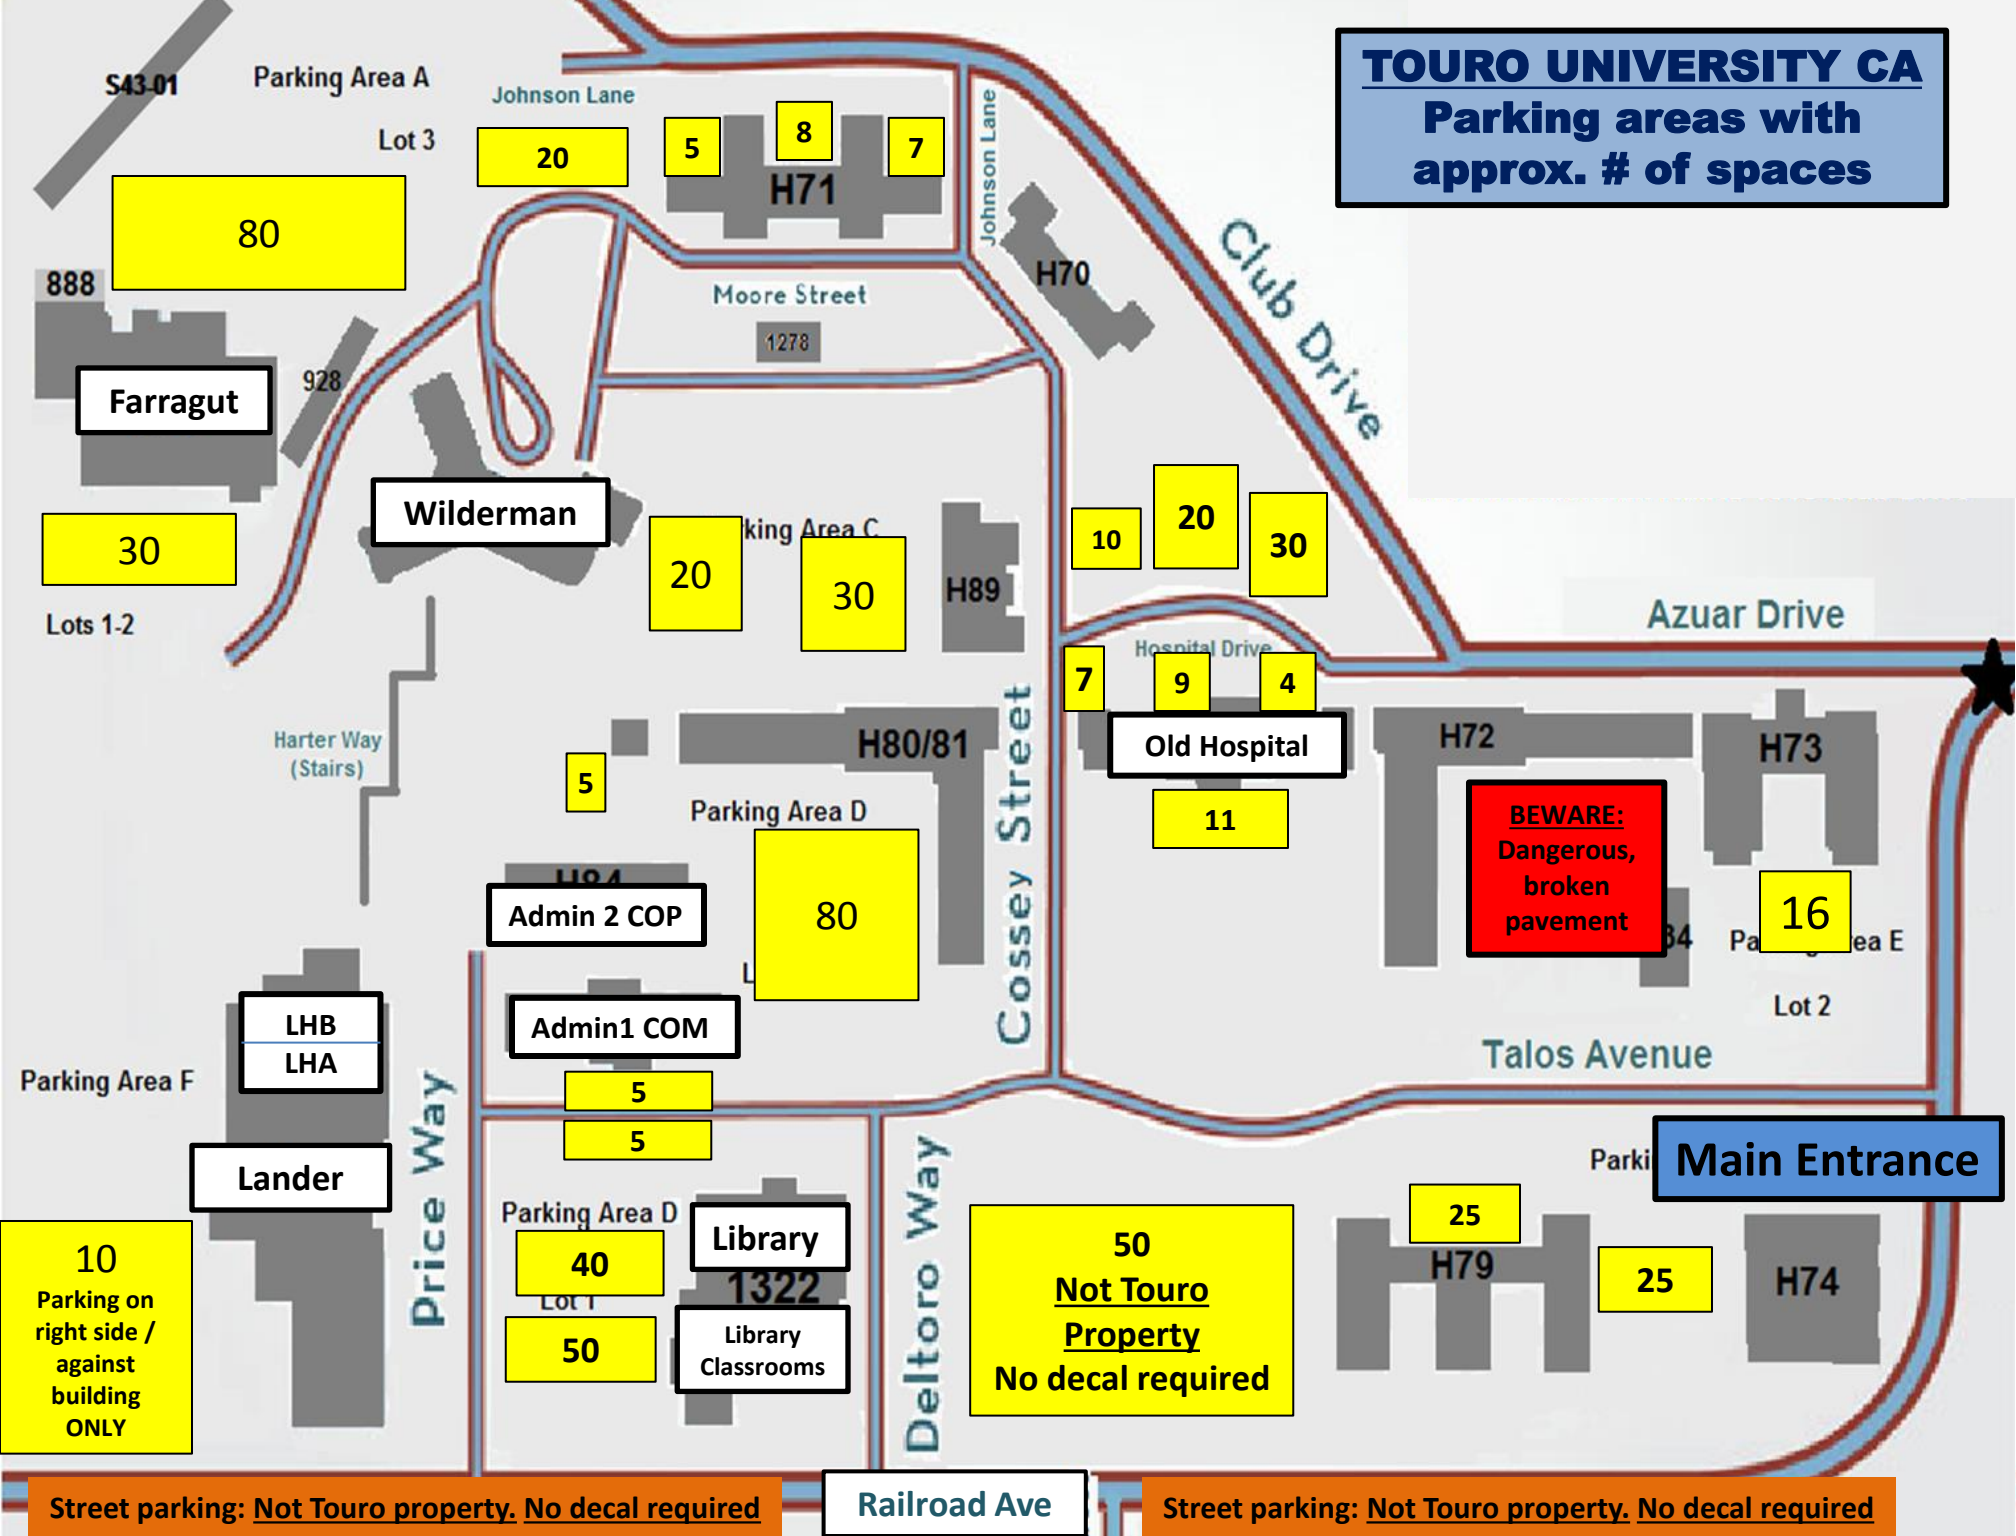

TOURO UNIVERSITY CA
Parking areas with
approx. # of spaces

Street parking: Not Touro property. No decal required

Railroad Ave

Street parking: Not Touro property. No decal required